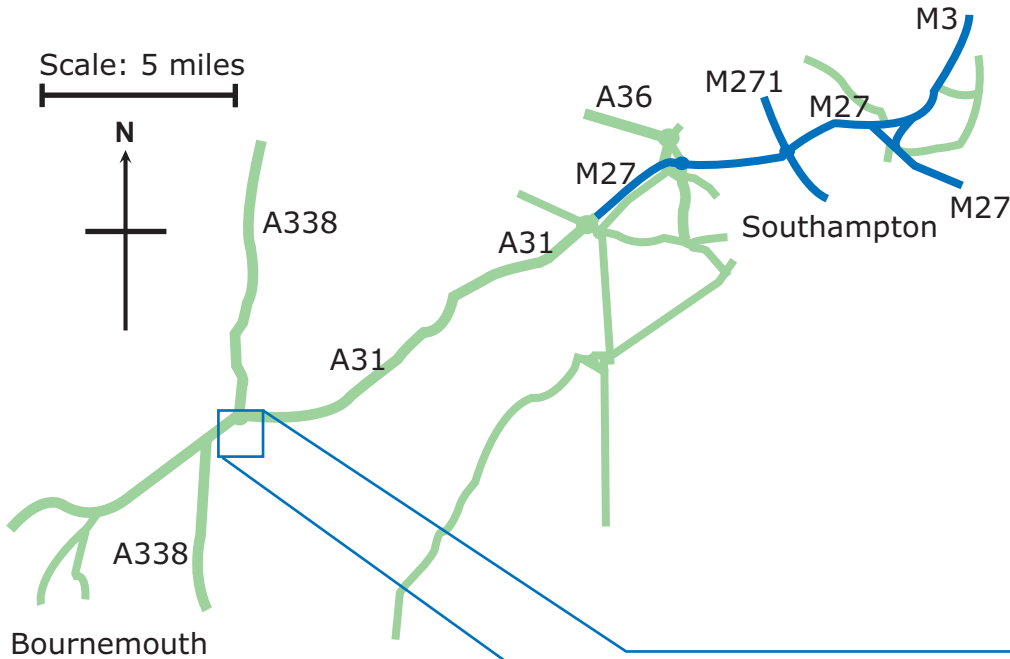

ASCRIBE

making healthcare better

Scale: 5 miles

Mallard House
Duck Island Lane
Ringwood
Hampshire, BH24 3AA

Tel. +44 (0) 1425 461164
Fax. +44 (0) 1425 480001
Email. info@ascribe.com
Web. www.ascribe.com

Sat Nav 50° 50' 29.78" N
1° 47' 18.44" W

Directions by car.

Travelling from the North & East on the M3.

1. Exit the M3 at J13 for M27 West (towards Bournemouth) - Stay in right hand lane, as this will take you onto the M27.
2. Continue along M27 (approx 11 miles), at Junction 1 the road becomes the A31
3. Continue along A31 (approx 11 miles) and exit at the Junction marked A338 (B3347)
4. Head South through Ringwood on the B3347.
5. This will take you along Mansfield Road, over a roundabout and at a second (smaller) roundabout, turn left onto Christchurch Road.
6. Proceed to a third (larger) roundabout, go straight over and then turn right into Duck Island Lane.
7. Follow the lane bearing left and then right. Mallard House will be in front of you.

Nearest mainline train stations:
Southampton
Bournemouth

Nearest main airport:
Southampton Parkway