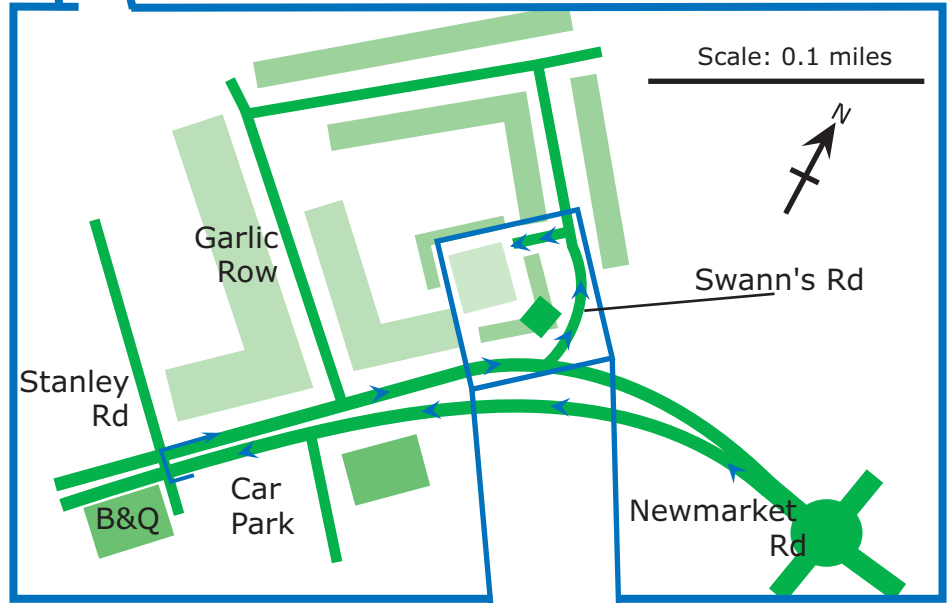

Travel through Fen Ditton until come to a T-junction with traffic lights, turn right onto Newmarket Road.

Travel along Newmarket Road, across the roundabout and past DFS (on your left), move into the far right-hand lane.

At traffic lights (with B&Q on your left) keep in the far right-hand lane and make a complete U turn back along Newmarket Road.

3. Turn left into Swann's Road and then left again to enter the car-park.

Scale: 0.1 miles

Nearest mainline train station.

Cambridge - 1.5 miles