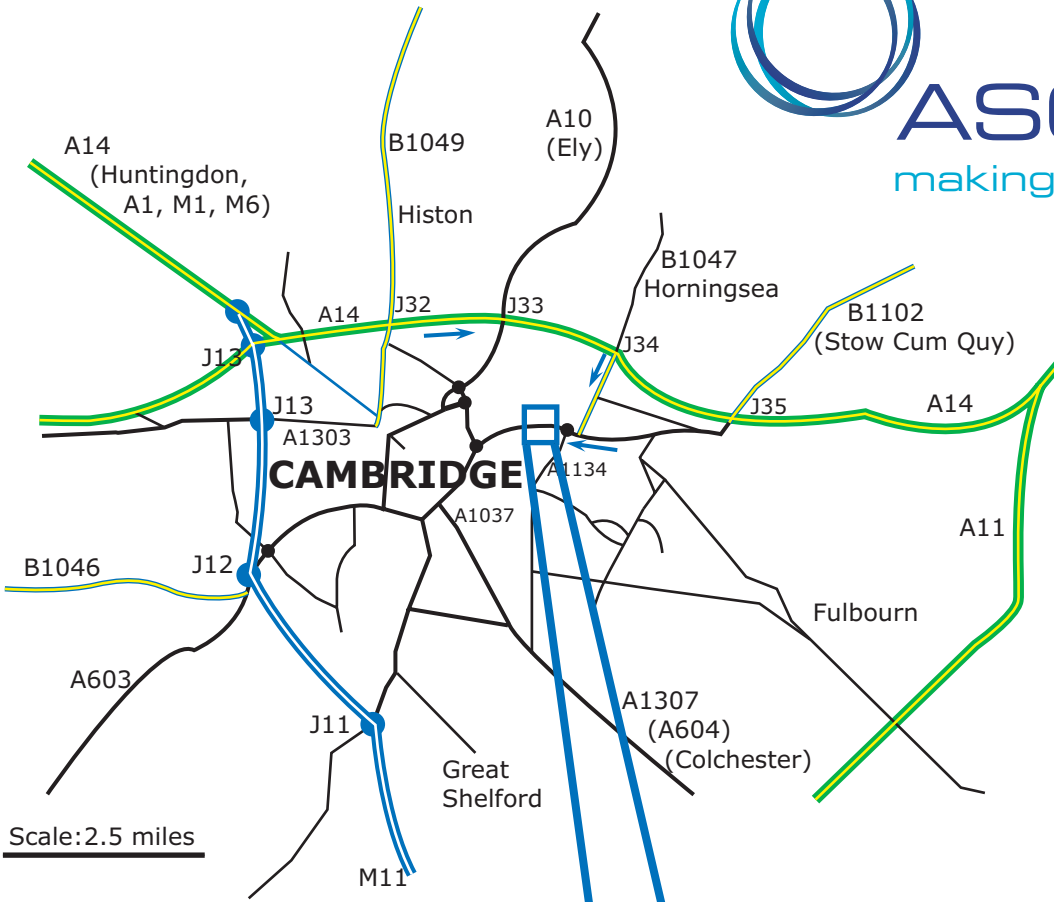

ASCRIBE

making healthcare better

Scale: 2.5 miles

7 Signet Court
Swann's Road
Cambridge CB5 8LA

Tel. +44 (0)1223 314 855
Fax. +44 (0)1223 312 010
Email. info@ascribe.com
Web. www.ascribe.com
Sat Nav 52° 12' 49.52" N
0° 09' 03.66" W

Directions by Car.

Travelling from the South on M11:
Travel north to J14 then bear right onto the A14 to Cambridge following directions to Newmarket - NOT direct into Cambridge as this will take you into Cambridge city centre.

Travelling from the North & West: From the A1, M1 or M6 join the A14 to Cambridge, following directions to Newmarket - NOT direct into Cambridge as this will take you into Cambridge city centre.

Continue on the A14 around Cambridge and then take the B1047 (J34). At the top of the slip road turn right at the T-Junction.

Travel through Fen Ditton until come to a T-junction with traffic lights, turn right onto Newmarket Road.

Travel along Newmarket Road, across the roundabout and past DFS (on your left), move into the far right-hand lane.

At traffic lights (with B&Q on your left) keep in the far right-hand lane and make a complete U turn back along Newmarket Road.

3. Turn left into Swann's Road and then left again to enter the car-park.