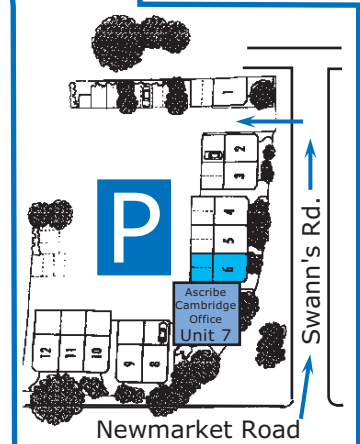

Nearest mainline train station.

Cambridge - 1.5 miles